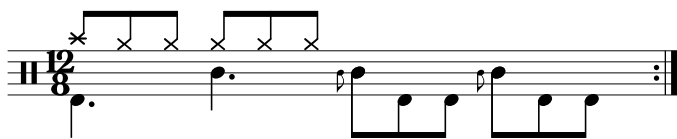

Data Sheet

drumnotesarchive.com/archive_lessons/128-CC1b000-HH3j3g00-SD01b1b1b-SDF001b1b-BD1b03j3j

Styles: Blues, Rock,

Advanced Topics: 6/8 - 12/8 , Flams ,

Level: 02 - Rookie,

In 1 Guided Lessons

Song	Band/Artist	Style	Level	Bpm
If I Knew	Bruno Mars	Blues, Pop	02 - Rookie	50-69