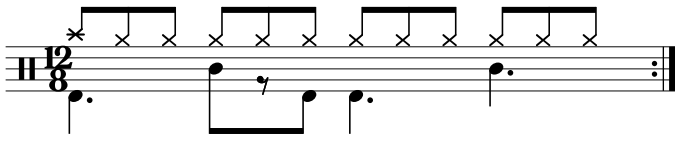

Data Sheet

drumnotesarchive.com/archive_lessons/128-CC1b000-HH3j3g3g3g-SD01b01b-BD1b311b0

Styles: Blues, Rock,

Advanced Topics: 6/8 - 12/8,

Level: 02 - Rookie,

In 1 Guided Lessons

Song	Band/Artist	Style	Level	Bpm
Für Mitglieder. <i>Members Only.</i>		Blues	02 - Rookie	50-69

In 1 Guided Lessons

Lesson-ID	Titel / Title	Buch / Book
RO-01-CWZ	Keep It Slow <i>12/8 Slow Blues Playalong</i>	Guided Lessons Series / Levels / Rookie Vol. 01

Visit drumnotesarchive.com for Guided Lessons, Playalongs and matching Songs.