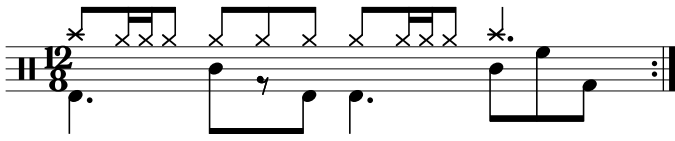

## Data Sheet

[drumnotesarchive.com/archive\\_lessons/128-CC1b001b-HH6fa3g6er0-SD01b01b-BD1b31b0-HT0003k-LT0003l](https://drumnotesarchive.com/archive_lessons/128-CC1b001b-HH6fa3g6er0-SD01b01b-BD1b31b0-HT0003k-LT0003l)

**Styles:** Blues, Rock,

**Advanced Topics:** 6/8 - 12/8,

**Level:** 02 - Rookie,