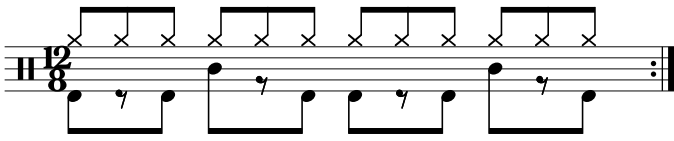

## Data Sheet

drumnotesarchive.com/archive\_lessons/128-HH3g3g3g3g-SD01b01b-BD3h3l3h3l

Styles: Blues,

Advanced Topics: 6/8 - 12/8,

Level: 02 - Rookie,

## In 2 Guided Lessons

| Lesson-ID                            | Titel / Title                             | Buch / Book                                     |
|--------------------------------------|---|---|
| Für Mitglieder. <i>Members Only.</i> |   |   |
| RO-01-CWZ                            | Keep It Slow<br>12/8 Slow Blues Playalong | Guided Lessons Series / Levels / Rookie Vol. 01 |