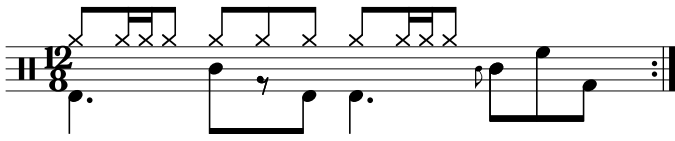

Data Sheet

drumnotesarchive.com/archive_lessons/128-HH6er3g6er0-SD01b01b-SDF0001b-BD1b3f1b0-HT0003k-LT0003l

Styles: Blues, Rock,

Advanced Topics: 6/8 - 12/8 , Flams ,

Level: 02 - Rookie,

In 1 Guided Lessons