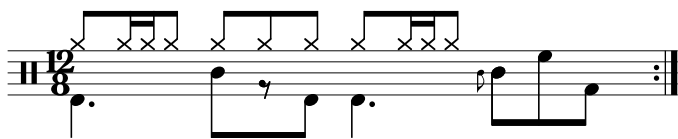

Data Sheet

drumnotesarchive.com/archive_lessons/128-HH6er3g6er0-SD01b01b-SDF0001b-BD1b3f1b0-HT0003k-LT0003l

Styles: Blues, Rock,

Advanced Topics: 6/8 - 12/8 , Flams ,

Level: 02 - Rookie,

In 1 Guided Lessons