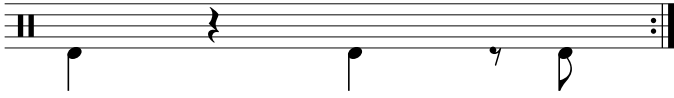

Data Sheet

drumnotesarchive.com/archive_lessons/BD1a01a2b

Level: 01 – Beginner,

In 1 Guided Lessons

Song	Band/Artist	Style	Level	Bpm
Real Slim Shady	Eminem	Rap/Hip-Hop	01 – Beginner	90-109

Visit drumnotesarchive.com for Guided Lessons, Playalongs and matching Songs.