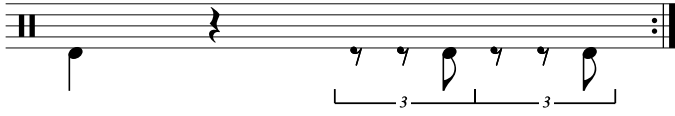

Data Sheet

drumnotesarchive.com/archive_lessons/BD1a03f3f

Level: 02 - Rookie,

In 1 Guided Lessons

Song	Band/Artist	Style	Level	Bpm
So What	P!NK	Pop, Rock	02 - Rookie	130-149

Visit drumnotesarchive.com for Guided Lessons, Playalongs and matching Songs.