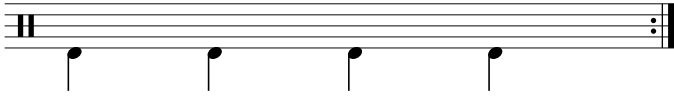

Data Sheet

drumnotesarchive.com/archive_lessons/BD1a1a1a1a

Level: 01 – Beginner,

In 2 Guided Lessons

Song	Band/Artist	Style	Level	Bpm
Für Mitglieder. <i>Members Only.</i>		Pop	01 – Beginner	130-149
Hardest Button to Button	The White Stripes	Rock	01 – Beginner	110-129