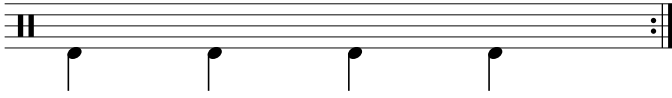

Data Sheet

drumnotesarchive.com/archive_lessons/BD1a1a1a1a

Level: 01 – Beginner,

In 2 Guided Lessons

Song	Band/Artist	Style	Level	Bpm
Für Mitglieder. <i>Members Only.</i>		Pop	01 – Beginner	130-149
Hardest Button to Button	The White Stripes	Rock	01 – Beginner	110-129