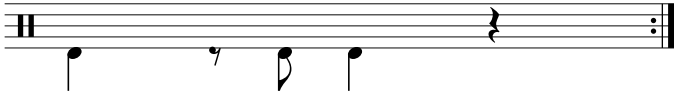

Data Sheet

drumnotesarchive.com/archive_lessons/BD1a2b1a0

Level: 01 – Beginner,

In 2 Guided Lessons

Song	Band/Artist	Style	Level	Bpm
Easy	Cro	Rap/Hip-Hop	02 – Rookie	90-109
Real Slim Shady	Eminem	Rap/Hip-Hop	01 – Beginner	90-109