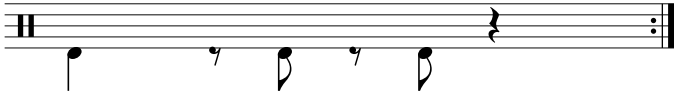

Data Sheet

drumnotesarchive.com/archive_lessons/BD1a2b2b0

Level: 01 – Beginner,

In 2 Guided Lessons

Song	Band/Artist	Style	Level	Bpm
LOW (easy version)	Flo Rida, T-Pain	Rap/Hip-Hop	02 – Rookie	110-129
Für Mitglieder. <i>Members Only.</i>		Rap/Hip-Hop	03 – Intermediate	110-129