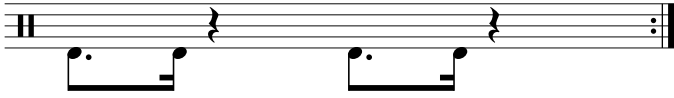

Data Sheet

drumnotesarchive.com/archive_lessons/SR-BD4g04g0

Level: 01 – Beginner,

In 1 Guided Lessons

Song	Band/Artist	Style	Level	Bpm
Hey Baby	No Doubt	Pop	02 – Rookie, 03 – Intermediate	90-109

Visit drumnotesarchive.com for Guided Lessons, Playalongs and matching Songs.