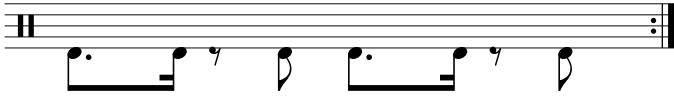

Data Sheet

drumnotesarchive.com/archive_lessons/SR-BD4g2b4g2b

Level: 01 – Beginner,

In 1 Guided Lessons

Song	Band/Artist	Style	Level	Bpm
Hey Baby	No Doubt	Pop	02 – Rookie, 03 – Intermediate	90-109

Visit drumnotesarchive.com for Guided Lessons, Playalongs and matching Songs.