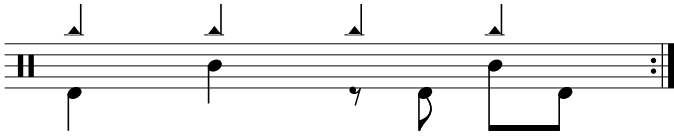

Data Sheet

drumnotesarchive.com/archive_lessons/CB1a1a1a1a-SD01a01a-BD1a02b2b

Styles: Pop, Rock,

Level: 02 – Rookie,

In 1 Guided Lessons

Song	Band/Artist	Style	Level	Bpm
Welcome to the Jungle	Guns'N'Roses	Rock	03 – Intermediate	110-129