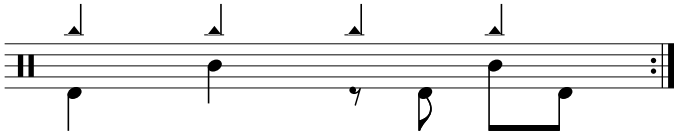

## Data Sheet

[drumnotesarchive.com/archive\\_lessons/CB1a1a1a1a-SD01a01a-BD1a02b2b](https://drumnotesarchive.com/archive_lessons/CB1a1a1a1a-SD01a01a-BD1a02b2b)

**Styles:** Pop, Rock,

**Level:** 02 – Rookie,

## In 1 Guided Lessons

Song	Band/Artist	Style	Level	Bpm
Welcome to the Jungle	Guns'N'Roses	Rock	03 – Intermediate	110-129

Visit [drumnotesarchive.com](https://drumnotesarchive.com) for Guided Lessons, Playalongs and matching Songs.