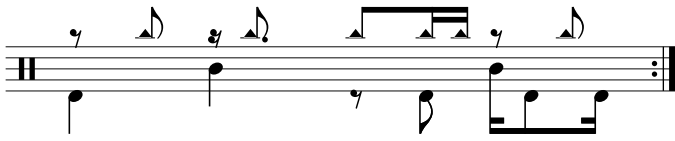

Data Sheet

drumnotesarchive.com/archive_lessons/C82b4k4c2b-SD01a01a-BD1a02b4j

Styles: Funk,

Advanced Styles: Electro, R&B/Soul,

Advanced Topics: Ostinato ,

Level: 04 - Advanced,

In 1 Guided Lessons

Song	Band/Artist	Style	Level	Bpm
Für Mitglieder. <i>Members Only.</i>		Pop	04 – Advanced	90-109