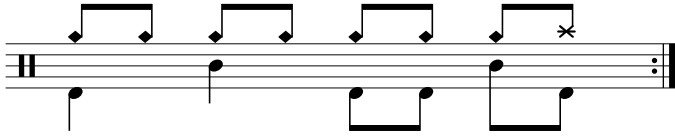

Data Sheet

drumnotesarchive.com/archive_lessons/CC0002b-RC2a2a2a1a-SD01a01a-BD1a02a2b

Styles: Rock,

Advanced Topics: Crash Accents ,

Level: 02 – Rookie,

In 1 Guided Lessons

Song	Band/Artist	Style	Level	Bpm
Welcome to the Jungle	Guns'N'Roses	Rock	03 – Intermediate	110-129