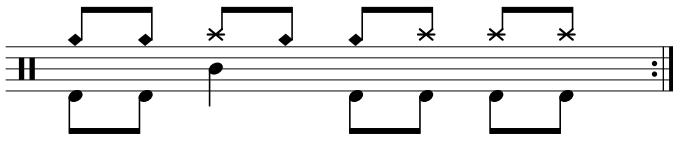

Data Sheet

drumnotesarchive.com/archive_lessons/CC01a2b2a-RC2a2b1a0-SD01a00-BD2a02a2a

Styles: Rock,

Topics: Syncopated Bass,

Advanced Topics: Crash Cymbal ,

Level: 02 – Rookie,

In 1 Guided Lessons

Song	Band/Artist	Style	Level	Bpm
Welcome to the Jungle	Guns'N'Roses	Rock	03 – Intermediate	110-129