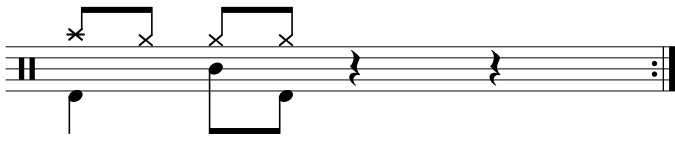

Data Sheet

drumnotesarchive.com/archive_lessons/CC1a000-HH2b2a00-SD01a00-BD1a2b00

Styles: Rock,

Advanced Styles: Punk,

Level: 02 – Rookie,

In 1 Guided Lessons

Song	Band/Artist	Style	Level	Bpm
American Woman	Lenny Kravitz	Pop, Rock	01 – Beginner, 02 – Rookie	70-89