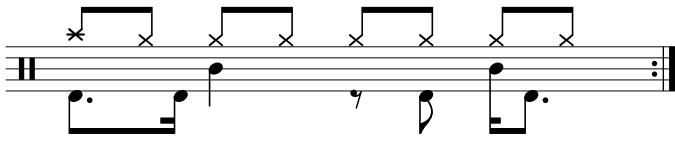

Data Sheet

drumnotesarchive.com/archive_lessons/CC1a000-HH2b2a2a2a-SD01a01a-BD4g02b4k

Styles: Funk, Rock,

Advanced Styles: Alternative/Indie, Hard Rock, R&B/Soul,

Topics: Generator,

Level: 02 – Rookie,

In 1 Guided Lessons

Song	Band/Artist	Style	Level	Bpm
In the End	Linkin Park	Rap/Hip-Hop, Rock	03 – Intermediate	90-109

Visit drumnotesarchive.com for Guided Lessons, Playalongs and matching Songs.

©2024 drumnotesarchive.com. Alle Rechte vorbehalten/All rights reserved.