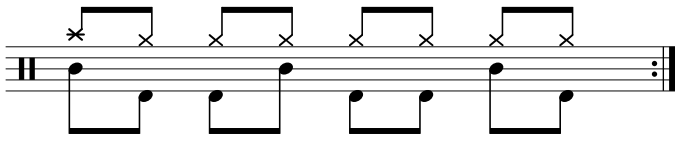

Data Sheet

drumnotesarchive.com/archive_lessons/CC1a000-HH2b2a2a2a-SD1a2b01a-BD2b1a2a2b

Styles: Pop, Rock,

Topics: Syncopated Snare,

Advanced Topics: Classic ,

Level: 02 - Rookie,

In 1 Guided Lessons

Song	Band/Artist	Style	Level	Bpm
Clocks	Coldplay	Pop	02 - Rookie	130-149