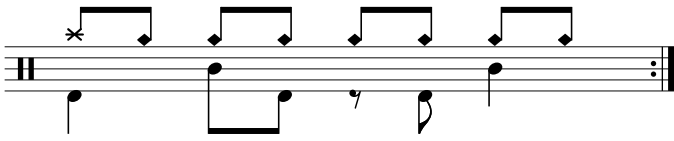

Data Sheet

drumnotesarchive.com/archive_lessons/CC1a000-RC2b2a2a2a-SD01a01a-BD1a2b2b0

Styles: Pop, Rock,

Level: 02 – Rookie,

In 1 Guided Lessons

Song	Band/Artist	Style	Level	Bpm
Yellow	Coldplay	Pop	01 – Beginner, 02 – Rookie	70-89