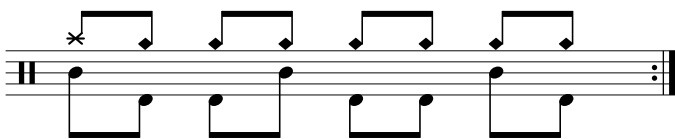

Data Sheet

drumnotesarchive.com/archive_lessons/CC1a000-RC2b2a2a2a-SD1a2b01a-BD2b1a2a2b

Styles: Pop, Rock,

Level: 02 – Rookie,

In 1 Guided Lessons

Song	Band/Artist	Style	Level	Bpm
Clocks	Coldplay	Pop	02 – Rookie	130-149