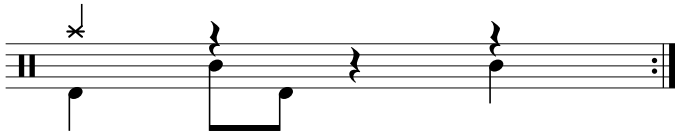

Data Sheet

drumnotesarchive.com/archive_lessons/CC1a000-SD01a01a-BD1a2b00

Styles: Pop, Rock,

Level: 02 – Rookie,

In 1 Guided Lessons

Song	Band/Artist	Style	Level	Bpm
American Woman	Lenny Kravitz	Pop, Rock	01 – Beginner, 02 – Rookie	70-89