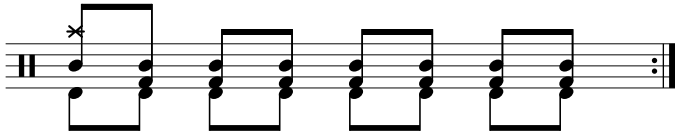

## Data Sheet

[drumnotesarchive.com/archive\\_lessons/CC1a000-SD2a2a2a2a-BD2a2a2a2a-LT2b2a2a2a](https://drumnotesarchive.com/archive_lessons/CC1a000-SD2a2a2a2a-BD2a2a2a2a-LT2b2a2a2a)

Level: 02 – Rookie,

## In 2 Guided Lessons

Song	Band/Artist	Style	Level	Bpm
Für Mitglieder. <i>Members Only.</i>		Rock	01 – Beginner, 02 – Rookie	110-129
Welcome to the Jungle	Guns'N'Roses	Rock	03 – Intermediate	110-129

Visit [drumnotesarchive.com](https://drumnotesarchive.com) for Guided Lessons, Playalongs and matching Songs.