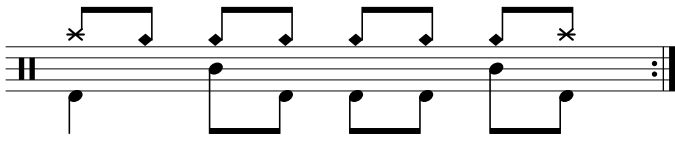

## Data Sheet

[drumnotesarchive.com/archive\\_lessons/CC1a002b-RC2b2a2a1a-SD01a01a-BD1a2b2a2b](https://drumnotesarchive.com/archive_lessons/CC1a002b-RC2b2a2a1a-SD01a01a-BD1a2b2a2b)

**Styles:** Rock,

**Level:** 02 – Rookie,

## In 1 Guided Lessons

Song	Band/Artist	Style	Level	Bpm
Welcome to the Jungle	Guns'N'Roses	Rock	03 – Intermediate	110-129

Visit [drumnotesarchive.com](https://drumnotesarchive.com) for Guided Lessons, Playalongs and matching Songs.