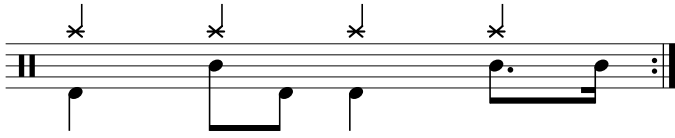

Data Sheet

drumnotesarchive.com/archive_lessons/CC1a1a1a1a-S001a04g-B01a2b1a0

Styles: Pop, Rock,

Level: 02 – Rookie,

In 1 Guided Lessons

Song	Band/Artist	Style	Level	Bpm
Für Mitglieder. <i>Members Only.</i>		Rock	02 – Rookie	110-129