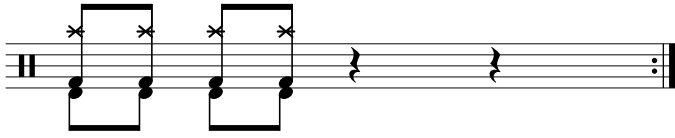

Data Sheet

drumnotesarchive.com/archive_lessons/CC2a2a00-BD2a2a00-LT2a2a00

Styles: Rock,

Level: 01 – Beginner,

In 1 Guided Lessons

Song	Band/Artist	Style	Level	Bpm
Hardest Button to Button	The White Stripes	Rock	01 – Beginner	110-129