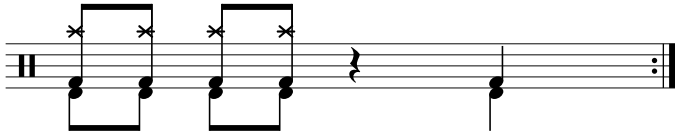

Data Sheet

drumnotesarchive.com/archive_lessons/CC2a2a00-BD2a2a01a-LT2a2a01a

Styles: Rock,

Level: 01 – Beginner,

In 1 Guided Lessons

Song	Band/Artist	Style	Level	Bpm
Hardest Button to Button	The White Stripes	Rock	01 – Beginner	110-129