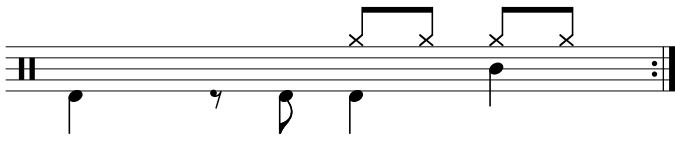

Data Sheet

drumnotesarchive.com/archive_lessons/HH002a2a-SD0001a-BD1a2b1a0

Styles: Rap/Hip-Hop,

Advanced Styles: Drum'n'Bass/Breakbeat, Electro,

Level: 02 – Rookie,

In 1 Guided Lessons

Song	Band/Artist	Style	Level	Bpm
Real Slim Shady	Eminem	Rap/Hip-Hop	01 – Beginner	90-109