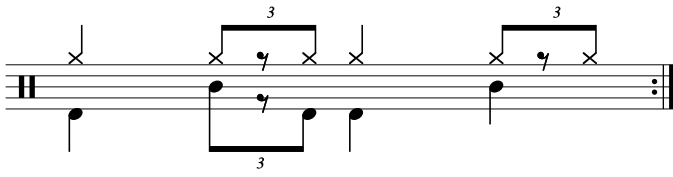

Data Sheet

drumnotesarchive.com/archive_lessons/HH1a3b1a3b-SD01a01a-BD1a3f1a0

Styles: Jazz,

Advanced Styles: Rock'n'Roll/Rockabilly,

Topics: Generator,

Level: 02 - Rookie,

In 1 Guided Lessons

Song	Band/Artist	Style	Level	Bpm
Rockin' Around The Christmas Tree	Brenda Lee	Pop	02 - Rookie	130-149