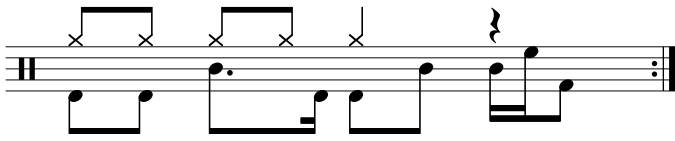

Data Sheet

drumnotesarchive.com/archive_lessons/HH2a2a1a0-SD01a2b1a-BD2a4f1a0-HT0004k-LT0002b

Styles: Pop, Rock,

Level: 02 – Rookie,

In 1 Guided Lessons

Song	Band/Artist	Style	Level	Bpm
Complicated (easy version)	Good Charlotte	Pop, Rock	03 – Intermediate	70-89