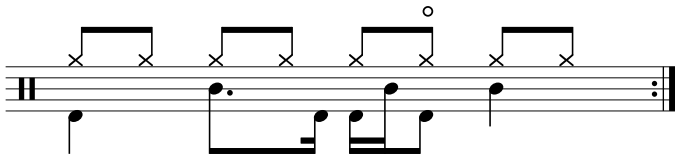

Data Sheet

drumnotesarchive.com/archive_lessons/HH2a2a1a2a-HH0002b0-SD01a4k1a-BD1a4l2a0

Styles: Funk, Pop, Rock,

Topics: HiHat Open,

Level: 03 – Intermediate,

In 1 Guided Lessons

Song	Band/Artist	Style	Level	Bpm
Legendary	Welshly Arms	Pop	02 – Rookie, 03 – Intermediate	70-89