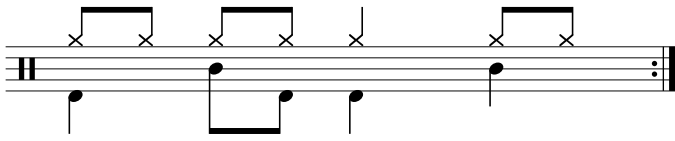

Data Sheet

drumnotesarchive.com/archive_lessons/HH2a2a1a2a-SD01a01a-BD1a2b1a0

Styles: Rap/Hip-Hop,

Level: 01 – Beginner, 02 – Rookie,

In 1 Guided Lessons

| Song | Band/Artist | Style | Level | Bpm |
|-----------------|-------------|-------------|---------------|--------|
| Real Slim Shady | Eminem | Rap/Hip-Hop | 01 – Beginner | 90-109 |