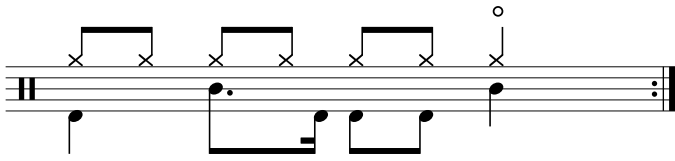

Data Sheet

drumnotesarchive.com/archive_lessons/HH2a2a2a0-HH00001a-SD01a01a-BD1a412a0

Styles: Funk, Pop, Rap/Hip-Hop, Rock,

Topics: HiHat Open,

Level: 03 – Intermediate,

In 1 Guided Lessons

Song	Band/Artist	Style	Level	Bpm
Legendary	Welshly Arms	Pop	02 – Rookie, 03 – Intermediate	70-89