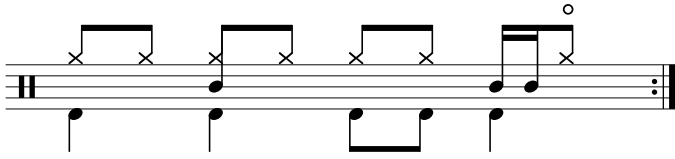

Data Sheet

drumnotesarchive.com/archive_lessons/HH2a2a2a0-HH00002b-SD01a04f-BD1a1a2a1a

Styles: Pop, Rock,

Advanced Styles: Disco/Dance,

Topics: HiHat Open,

Advanced Topics: Mini-Fills ,

Level: 02 – Rookie,

In 1 Guided Lessons

Song	Band/Artist	Style	Level	Bpm
Für Mitglieder. <i>Members Only.</i>		Pop	02 – Rookie, 03 – Intermediate	110-129

Visit drumnotesarchive.com for Guided Lessons, Playalongs and matching Songs.

©2025 drumnotesarchive.com. Alle Rechte vorbehalten/All rights reserved.