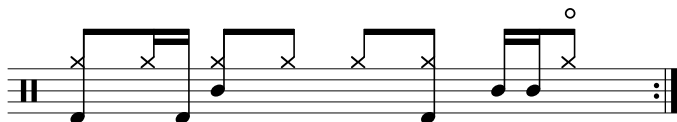

Data Sheet

drumnotesarchive.com/archive_lessons/HH2a2a2a0-HH00002b-SD01a04f-BD4g02b0

Styles: Rock,

Advanced Styles: Alternative/Indie, Hard Rock,

Topics: HiHat Open,

Advanced Topics: Mini-Fills ,

Level: 02 – Rookie, 03 – Intermediate,

In 1 Guided Lessons

| Song | Band/Artist | Style | Level | Bpm |
|------------|-------------|-------------------|-------------------|--------|
| In the End | Linkin Park | Rap/Hip-Hop, Rock | 03 – Intermediate | 90-109 |