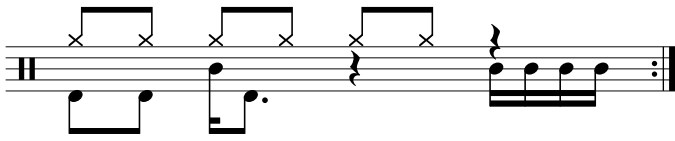

Data Sheet

drumnotesarchive.com/archive_lessons/HH2a2a2a0-SD01a04a-B02a4k00

Styles: Pop, Rock,

Advanced Styles: Alternative/Indie, Hard Rock,

Topics: Generator,

Advanced Topics: Mini-Fills ,

Level: 02 – Rookie,

In 1 Guided Lessons

Song	Band/Artist	Style	Level	Bpm
In the End	Linkin Park	Rap/Hip-Hop, Rock	03 – Intermediate	90-109

Visit drumnotesarchive.com for Guided Lessons, Playalongs and matching Songs.

©2024 drumnotesarchive.com. Alle Rechte vorbehalten/All rights reserved.