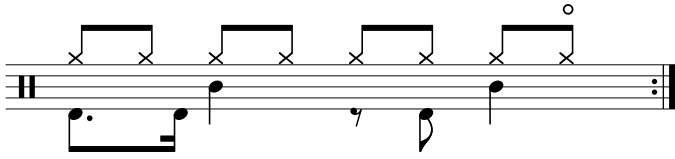

Data Sheet

drumnotesarchive.com/archive_lessons/HH2a2a2a1a-HH00002b-SD01a01a-BD4g02b0

Styles: Funk, Pop, Rock,

Advanced Styles: Alternative/Indie,

Topics: HiHat Open,

Level: 02 – Rookie,

In 1 Guided Lessons

Song	Band/Artist	Style	Level	Bpm
In the End	Linkin Park	Rap/Hip-Hop, Rock	03 – Intermediate	90-109

Visit drumnotesarchive.com for Guided Lessons, Playalongs and matching Songs.

©2025 drumnotesarchive.com. Alle Rechte vorbehalten/All rights reserved.