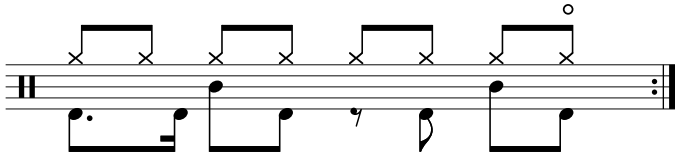

Data Sheet

drumnotesarchive.com/archive_lessons/HH2a2a2a1a-HH00002b-S001a01a-B04g2b2b2b

Styles: Funk, Pop, Rock,

Advanced Styles: Alternative/Indie,

Topics: HiHat Open,

Level: 02 – Rookie,

In 1 Guided Lessons

Song	Band/Artist	Style	Level	Bpm
Galway Girl (easy version)	Ed Sheeran	Pop	02 – Rookie	90-109

Visit drumnotesarchive.com for Guided Lessons, Playalongs and matching Songs.

©2024 drumnotesarchive.com. Alle Rechte vorbehalten/All rights reserved.