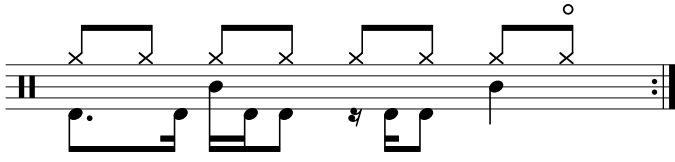

## Data Sheet

[drumnotesarchive.com/archive\\_lessons/HH2a2a2a1a-HH00002b-S001a01a-BD4g4i4i0](https://drumnotesarchive.com/archive_lessons/HH2a2a2a1a-HH00002b-S001a01a-BD4g4i4i0)

**Styles:** Funk, Rock,

**Advanced Styles:** Alternative/Indie,

**Topics:** HiHat Open,

**Level:** 03 – Intermediate,

## In 1 Guided Lessons

Song	Band/Artist	Style	Level	Bpm
Galway Girl	Ed Sheeran	Pop	03 – Intermediate	90-109

Visit [drumnotesarchive.com](https://drumnotesarchive.com) for Guided Lessons, Playalongs and matching Songs.