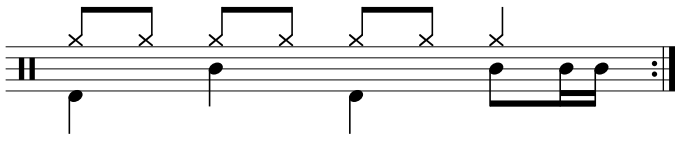

Data Sheet

drumnotesarchive.com/archive_lessons/HH2a2a2a1a-SD01a04c-BD1a01a0

Styles: Pop, Rock,

Advanced Topics: Mini-Fills ,

Level: 02 - Rookie,

In 1 Guided Lessons

Song	Band/Artist	Style	Level	Bpm
Für Mitglieder. <i>Members Only.</i>		Pop, Rock	01 - Beginner	70-89