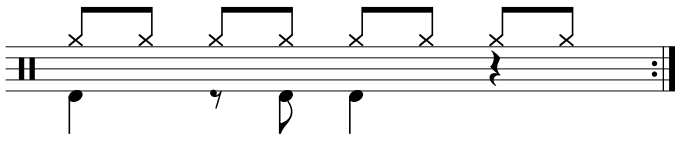

Data Sheet

drumnotesarchive.com/archive_lessons/HH2a2a2a2a-BD1a2b1a0

Styles: Pop, Rap/Hip-Hop,

Level: 01 – Beginner, 02 – Rookie,

In 1 Guided Lessons

Song	Band/Artist	Style	Level	Bpm
Easy	Cro	Rap/Hip-Hop	02 – Rookie	90-109