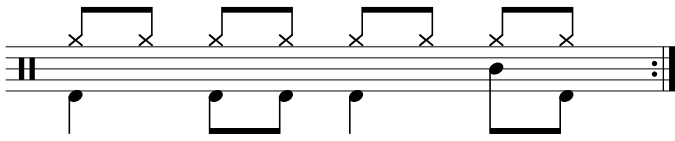

Data Sheet

drumnotesarchive.com/archive_lessons/HH2a2a2a2a-SD0001a-BD1a2a1a2b

Styles: Rap/Hip-Hop,

Advanced Styles: Drum'n'Bass/Breakbeat, Electro,

Level: 02 – Rookie,

In 1 Guided Lessons

Song	Band/Artist	Style	Level	Bpm
Real Slim Shady	Eminem	Rap/Hip-Hop	01 – Beginner	90-109