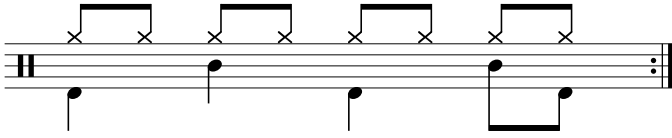

Data Sheet

drumnotesarchive.com/archive_lessons/HH2a2a2a2a-SD01a01a-BD1a01a2b

Styles: Pop, Rock,

Topics: Generator,

Level: 01 – Beginner, 02 – Rookie,

In 3 Guided Lessons

Song	Band/Artist	Style	Level	Bpm
Real Slim Shady	Eminem	Rap/Hip-Hop	01 – Beginner	90-109
Family Affair	Mary J. Blige	Pop, Rap/Hip-Hop	01 – Beginner	90-109
Für Mitglieder. <i>Members Only.</i>		Rock	01 – Beginner, 02 – Rookie	110-129