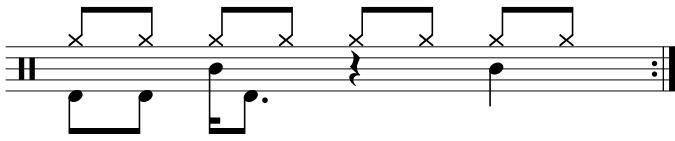

Data Sheet

drumnotesarchive.com/archive_lessons/HH2a2a2a2a-SD01a01a-BD2a4k00

Styles: Pop, Rock,

Topics: Generator,

Level: 02 – Rookie,

In 1 Guided Lessons

Song	Band/Artist	Style	Level	Bpm
In the End	Linkin Park	Rap/Hip-Hop, Rock	03 – Intermediate	90-109