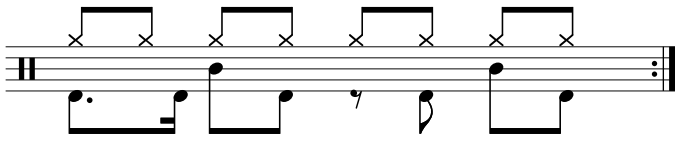

Data Sheet

drumnotesarchive.com/archive_lessons/HH2a2a2a2a-SD01a01a-BD4g2b2b2b

Styles: Pop, Rock,

Topics: Generator,

Level: 02 – Rookie,

In 1 Guided Lessons

Song	Band/Artist	Style	Level	Bpm
Galway Girl (easy version)	Ed Sheeran	Pop	02 – Rookie	90-109