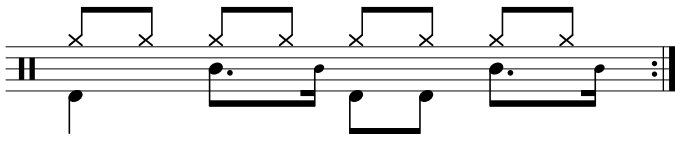

Data Sheet

drumnotesarchive.com/archive_lessons/HH2a2a2a2a-SD01a01a-SDG04I04I-BD1a02a0

Styles: Pop, Rock,

Advanced Topics: Ghostnotes ,

Level: 02 - Rookie,

In 1 Guided Lessons

Song	Band/Artist	Style	Level	Bpm
Für Mitglieder. <i>Members Only.</i>		Pop	01 - Beginner, 02 - Rookie	70-89