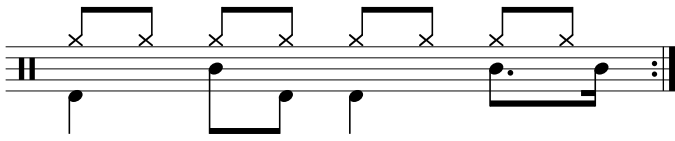

Data Sheet

drumnotesarchive.com/archive_lessons/HH2a2a2a2a-SD01a04g-BD1a2b1a0

Styles: Pop, Rock,

Topics: Generator,

Level: 02 – Rookie,

In 1 Guided Lessons

Song	Band/Artist	Style	Level	Bpm
Für Mitglieder. <i>Members Only.</i>		Rock	02 – Rookie	110-129