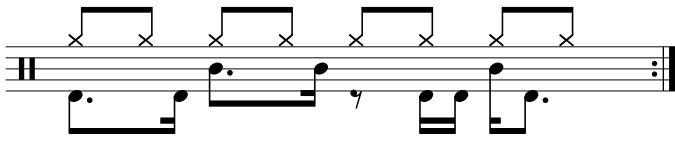

Data Sheet

drumnotesarchive.com/archive_lessons/HH2a2a2a2a-SD04g01a-BD4g04h4k

Styles: Rap/Hip-Hop, Rock,

Advanced Styles: Alternative/Indie, Hard Rock,

Topics: Generator,

Level: 03 – Intermediate,

In 1 Guided Lessons

Song	Band/Artist	Style	Level	Bpm
In the End	Linkin Park	Rap/Hip-Hop, Rock	03 – Intermediate	90-109

Visit drumnotesarchive.com for Guided Lessons, Playalongs and matching Songs.

©2024 drumnotesarchive.com. Alle Rechte vorbehalten/All rights reserved.