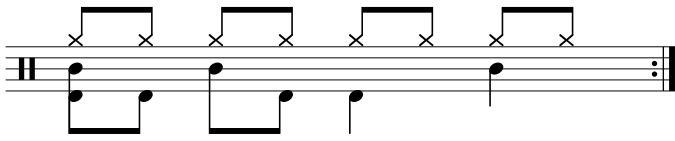

Data Sheet

drumnotesarchive.com/archive_lessons/HH2a2a2a2a-SD1a1a01a-BD2a2b1a0

Styles: Rap/Hip-Hop,

Level: 01 – Beginner, 02 – Rookie,

In 1 Guided Lessons

Song	Band/Artist	Style	Level	Bpm
Real Slim Shady	Eminem	Rap/Hip-Hop	01 – Beginner	90-109