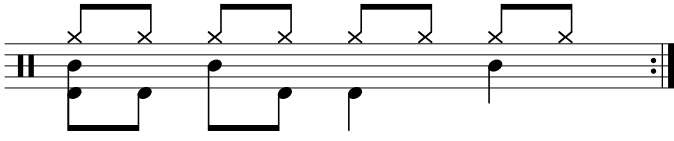

Data Sheet

drumnotesarchive.com/archive_lessons/HH2a2a2a2a-SD1a1a01a-BD2a2b1a0

Styles: Rap/Hip-Hop,

Level: 01 – Beginner, 02 – Rookie,

In 1 Guided Lessons

Song	Band/Artist	Style	Level	Bpm
Real Slim Shady	Eminem	Rap/Hip-Hop	01 – Beginner	90-109