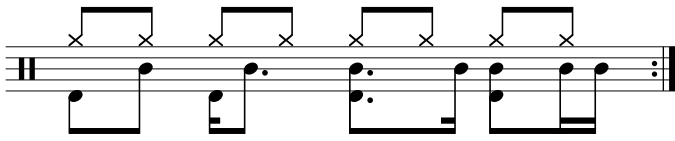

Data Sheet

drumnotesarchive.com/archive_lessons/HH2a2a2a2a-SD2b4k4g4c-BD1a1a1a1a

Styles: Funk,

Advanced Styles: Alternative/Indie, R&B/Soul,

Topics: Syncopated Snare, Generator,

Advanced Topics: Groove-Fill-Ins ,

Level: 02 – Rookie, 03 – Intermediate,

In 1 Guided Lessons

Song	Band/Artist	Style	Level	Bpm
Last Christmas (easy version)	Wham	Pop	01 – Beginner, 02 – Rookie, 03 – Intermediate	90-109

Visit drumnotesarchive.com for Guided Lessons, Playalongs and matching Songs.